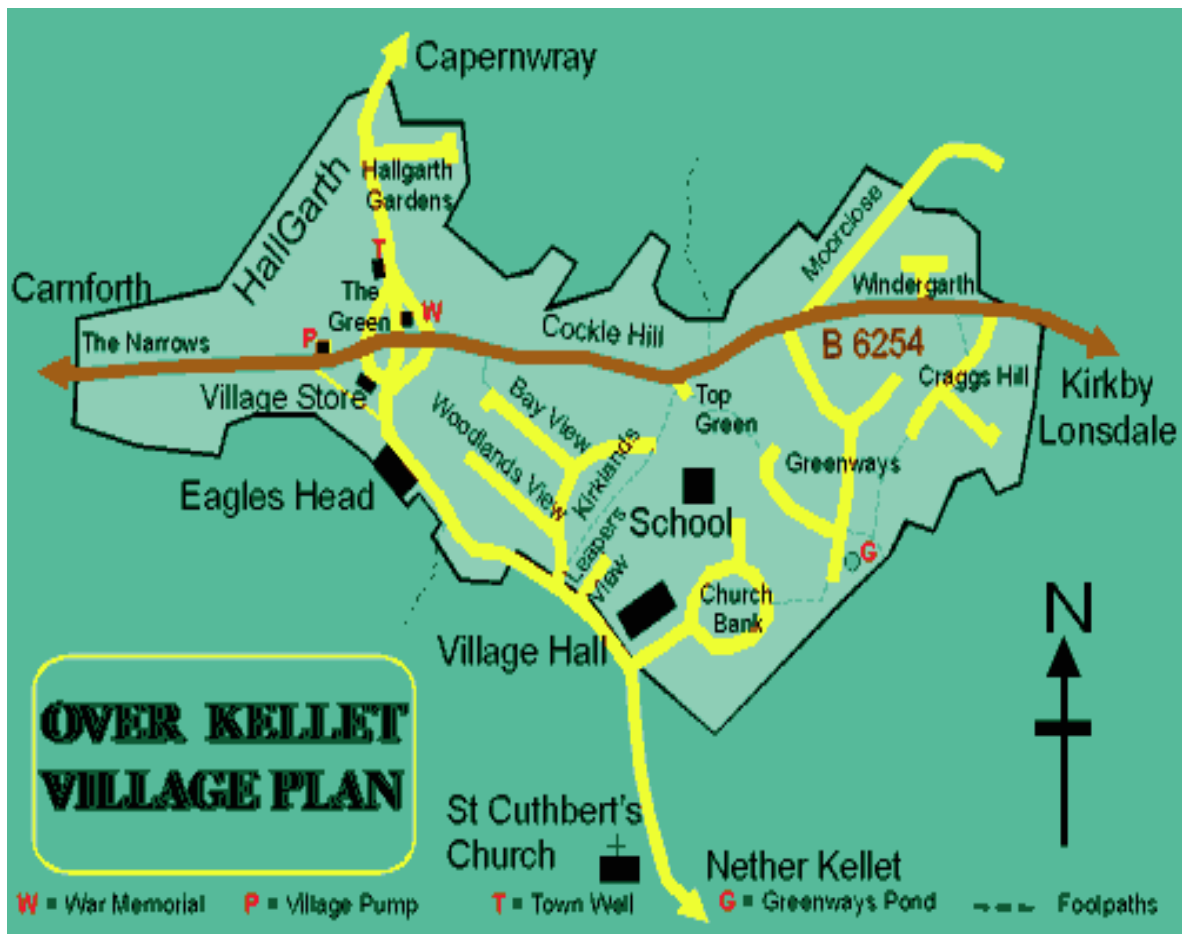

The Over Kellet Advent Window Trail 2021

Every day from 1st – 24th December an Advent Window will be revealed at an address around the village. Using the map over the page, follow the trail.

An Advent Window will display at least one of the following :- a candle, an angel, a star and every window will have a word displayed.

Fill in the word below. Return your completed form to the office at Wilson's Endowed CE School by 7th January 2022. A small token will be awarded to every correct entry.

Have fun!

December Date	Village Address	Word in Window
1	6, Longton Cottages, Kirkby Lonsdale Rd	
2	Cragg House, Top Green	
3	Yew Tree House, Kirkby Lonsdale Rd	
4	4, Greenways	
5	Loughrigg, 6, Greenways	
6	13, Greenways	
7	1, Greenways	
8	Harvieside, Kirkby Lonsdale Rd	
9	Greythwaite, Kirkby Lonsdale Rd	
10	Greystone, Craggs hill	
11	Hilly Fields, Craggs Hill	
12	The Bowers, Cockle Hill	
13	Pennysteads, Capenwray Rd	
14	6, Hall Garth Gardens	
15	3, Hall Garth Gardens	
16	2, Hall Garth Gardens	
17	7, Woodlands View	
18	18, Bayview	
19	11, Kirklands	
20	15, Church Bank	
21	16, Church Bank	
22	Cockle Hill Barn, Kirkby Lonsdale Rd	
23	Cockle Hill Barn, Kirkby Lonsdale Rd	
24	Village Hall notice board	